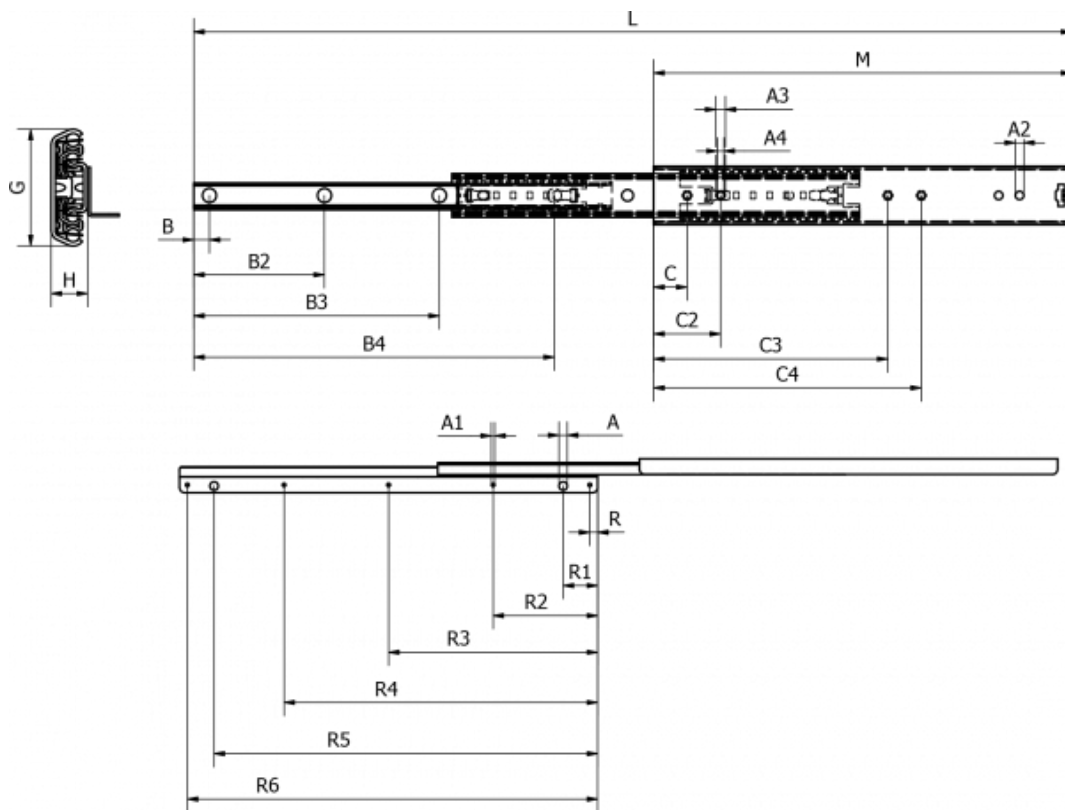

Data Sheet

Article number: 11112S83

Description: Thomas Regout Telescopic Slide 11112S82 ULF HD S, 3-piece
Length 350 mm / load cap. 65 kg / extension 336 mm

Measures

A	B4	Load capacity side mounted	R6
A1	C	M	
A2	C2	R	
A3	C3	R1	
A4	C4	R2	
B	G	R3	
B2	H	R4	
B3	L	R5	